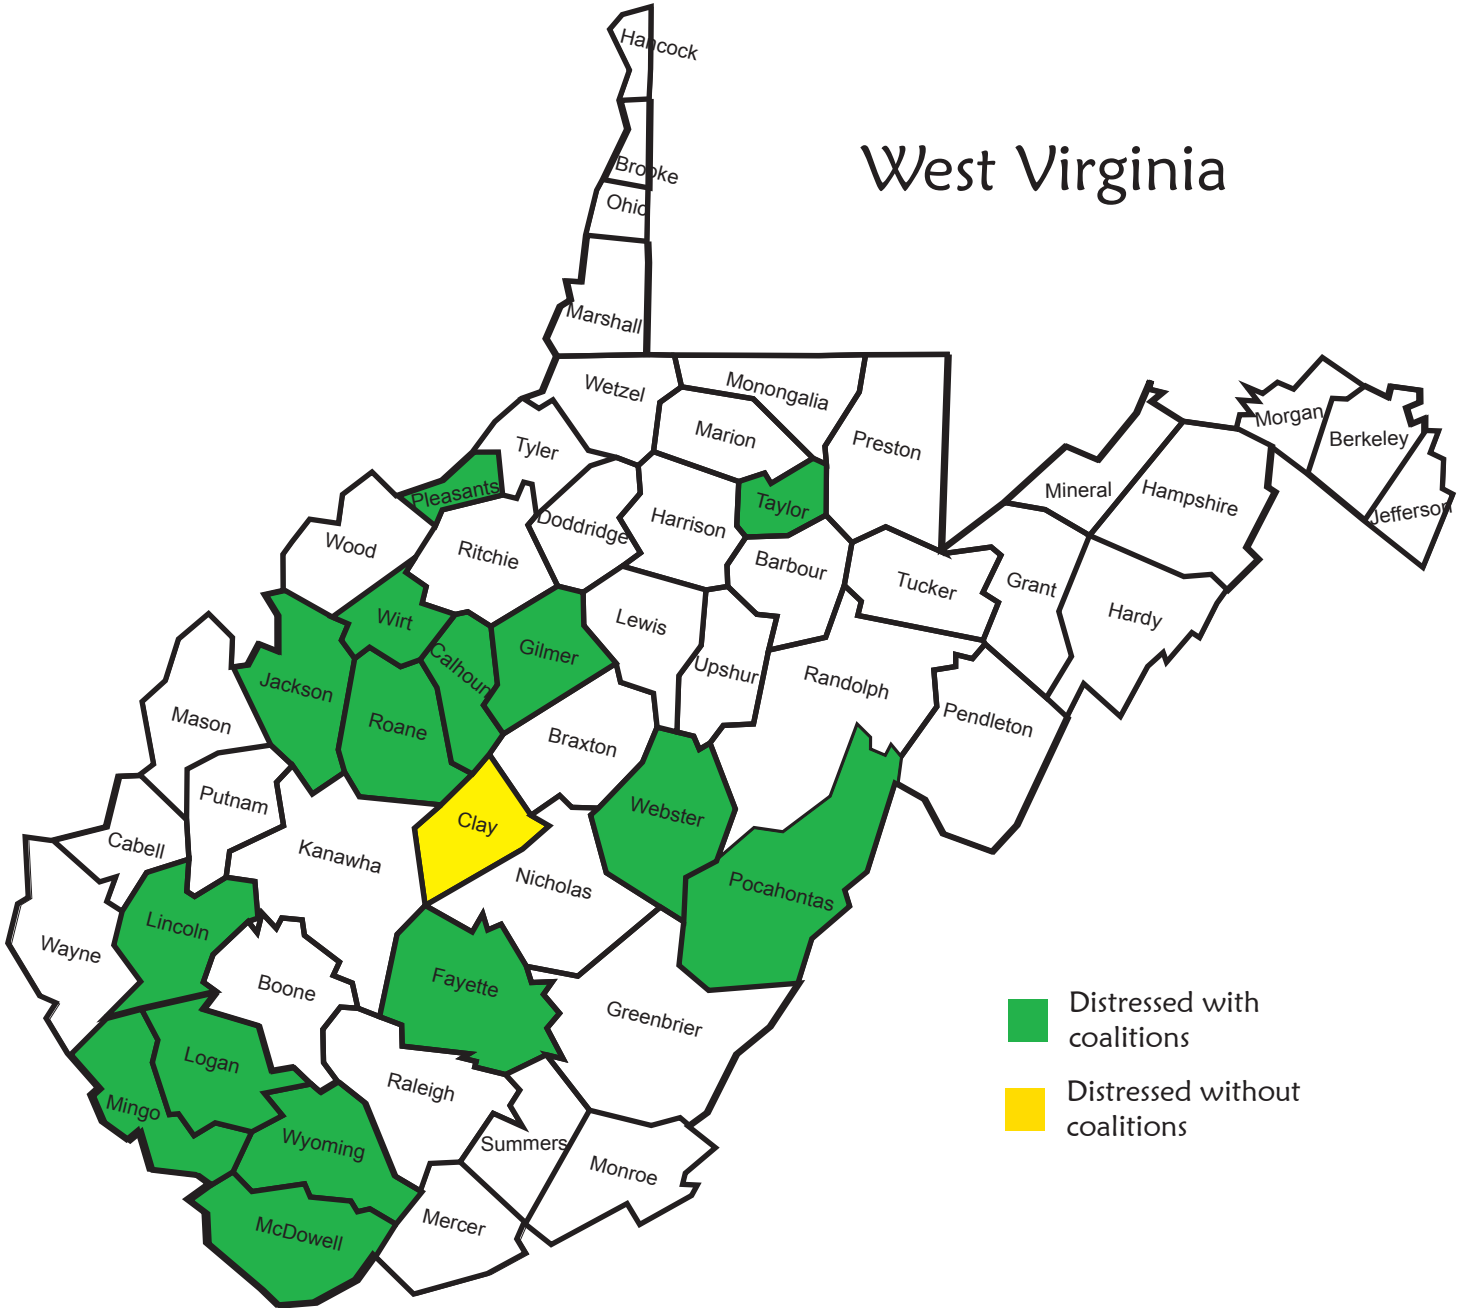

West Virginia

Counties in yellow are distressed based on the ARC's 2016 list of distressed counties.