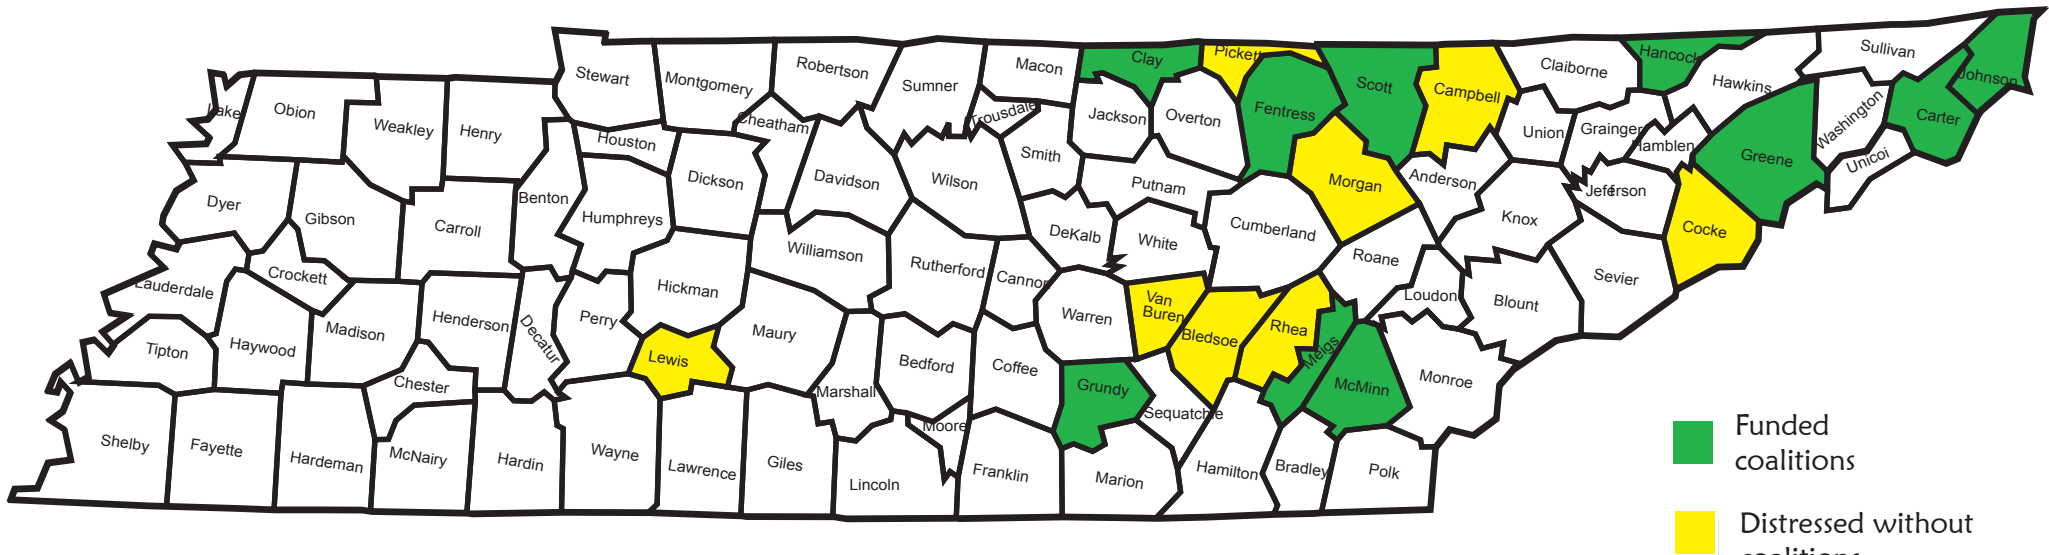

Tennessee

Counties in yellow are distressed based on the ARC's 2016 list of distressed counties.

- Funded coalitions
- Distressed without coalitions