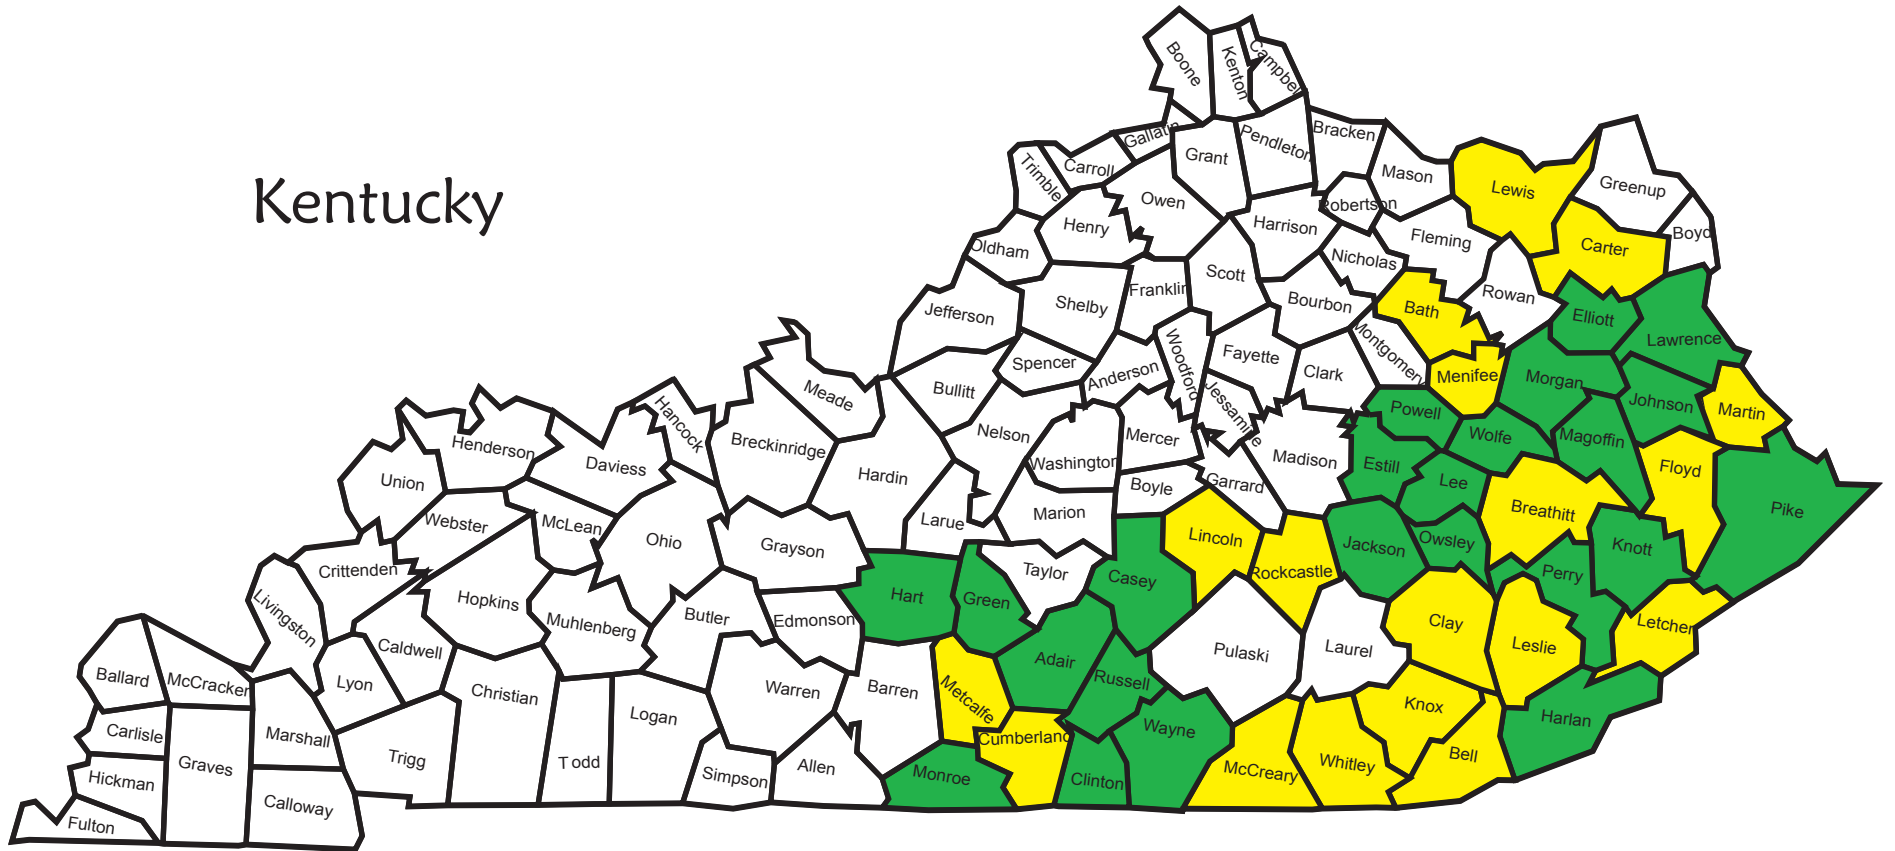

Kentucky

Counties in yellow are distressed based on the ARC's 2016 list of distressed counties.

-  Funded coalitions
-  Distressed without coalitions