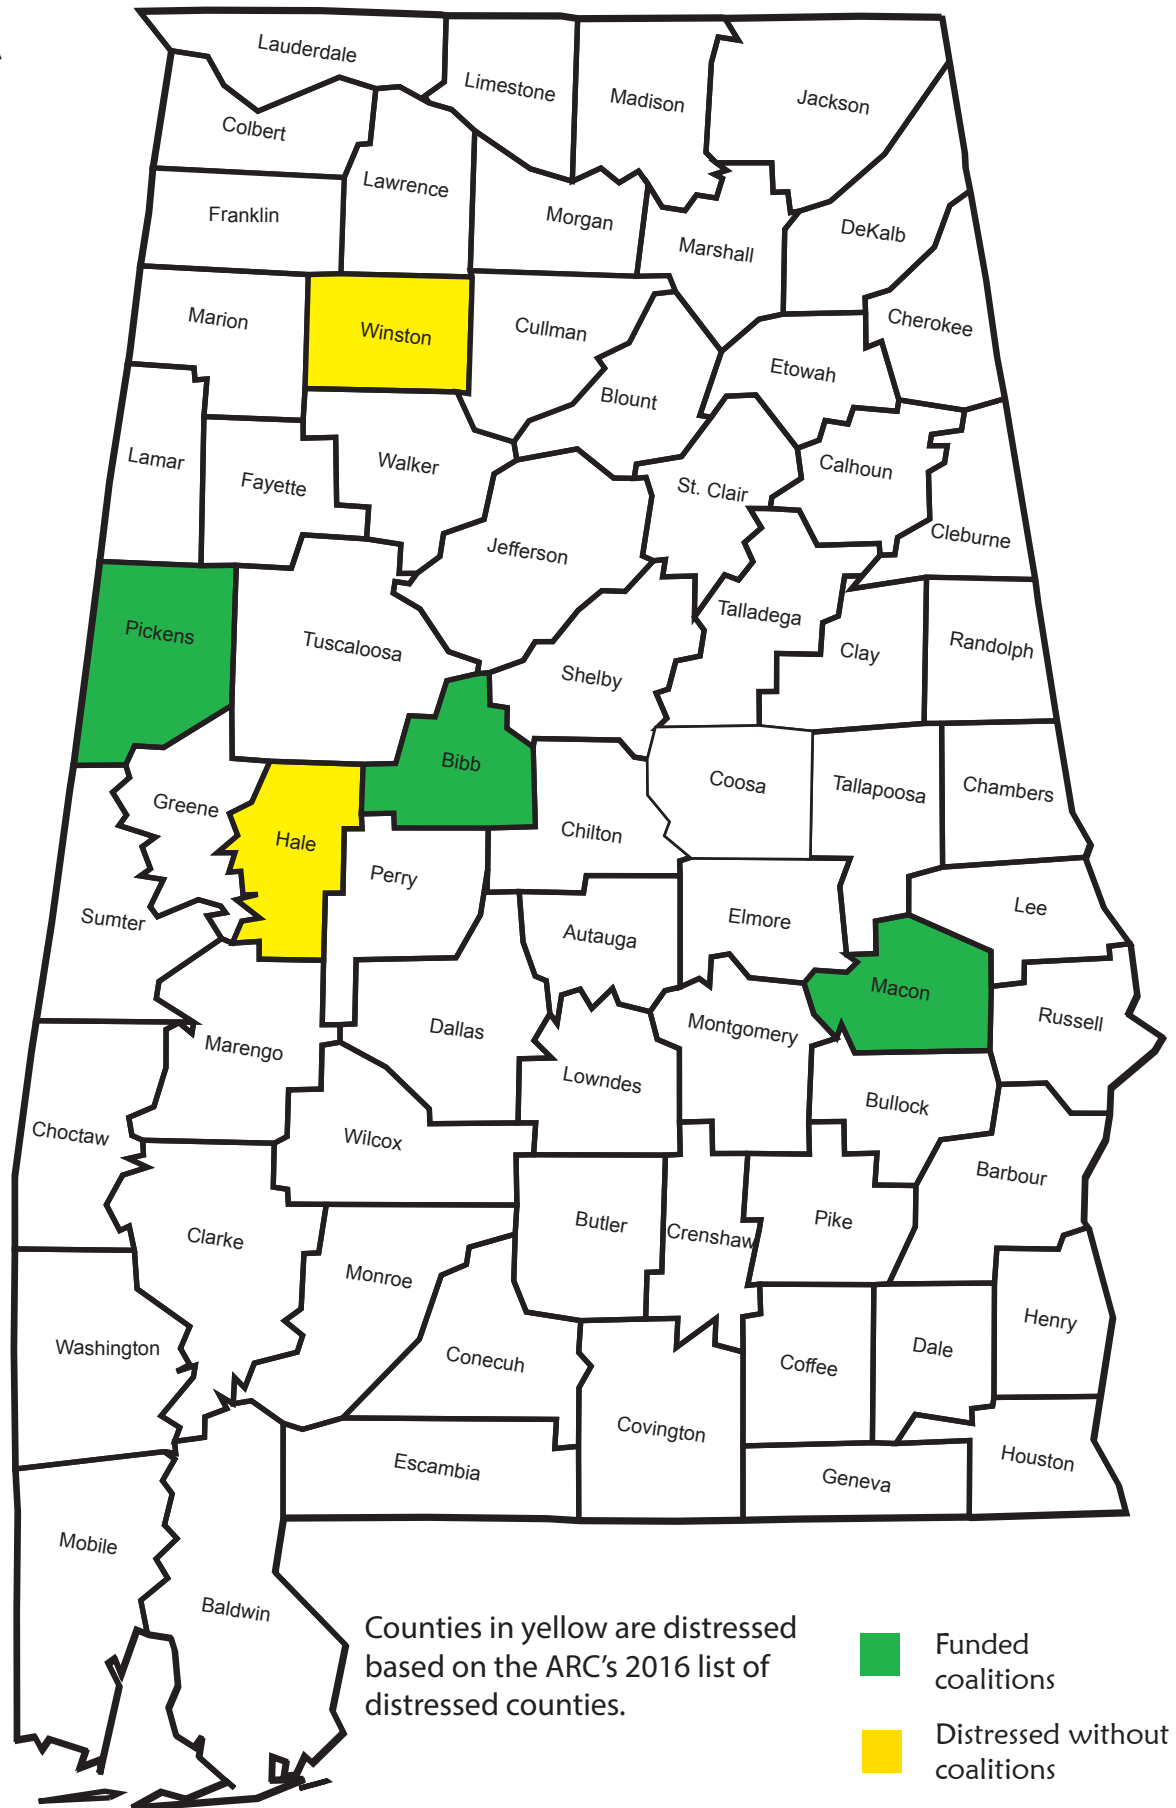

Alabama

Counties in yellow are distressed based on the ARC's 2016 list of distressed counties.

- Funded coalitions
- Distressed without coalitions